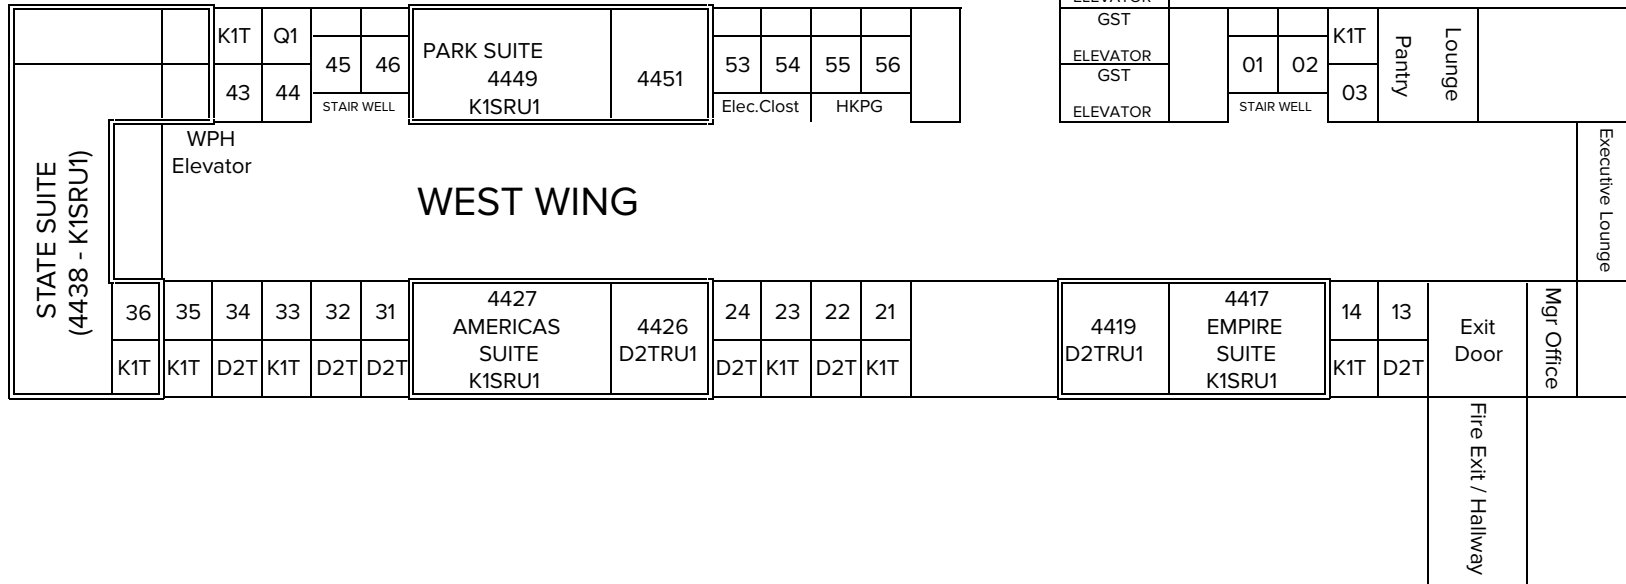

IF ANNY

FASHION FOOTWEAR ASSOCIATION OF NEW YORK

Presents

NEW YORK SHOE EXPO

Hilton 44th Floor

Jeffrey Campbell East Penthouse

6TH AVE