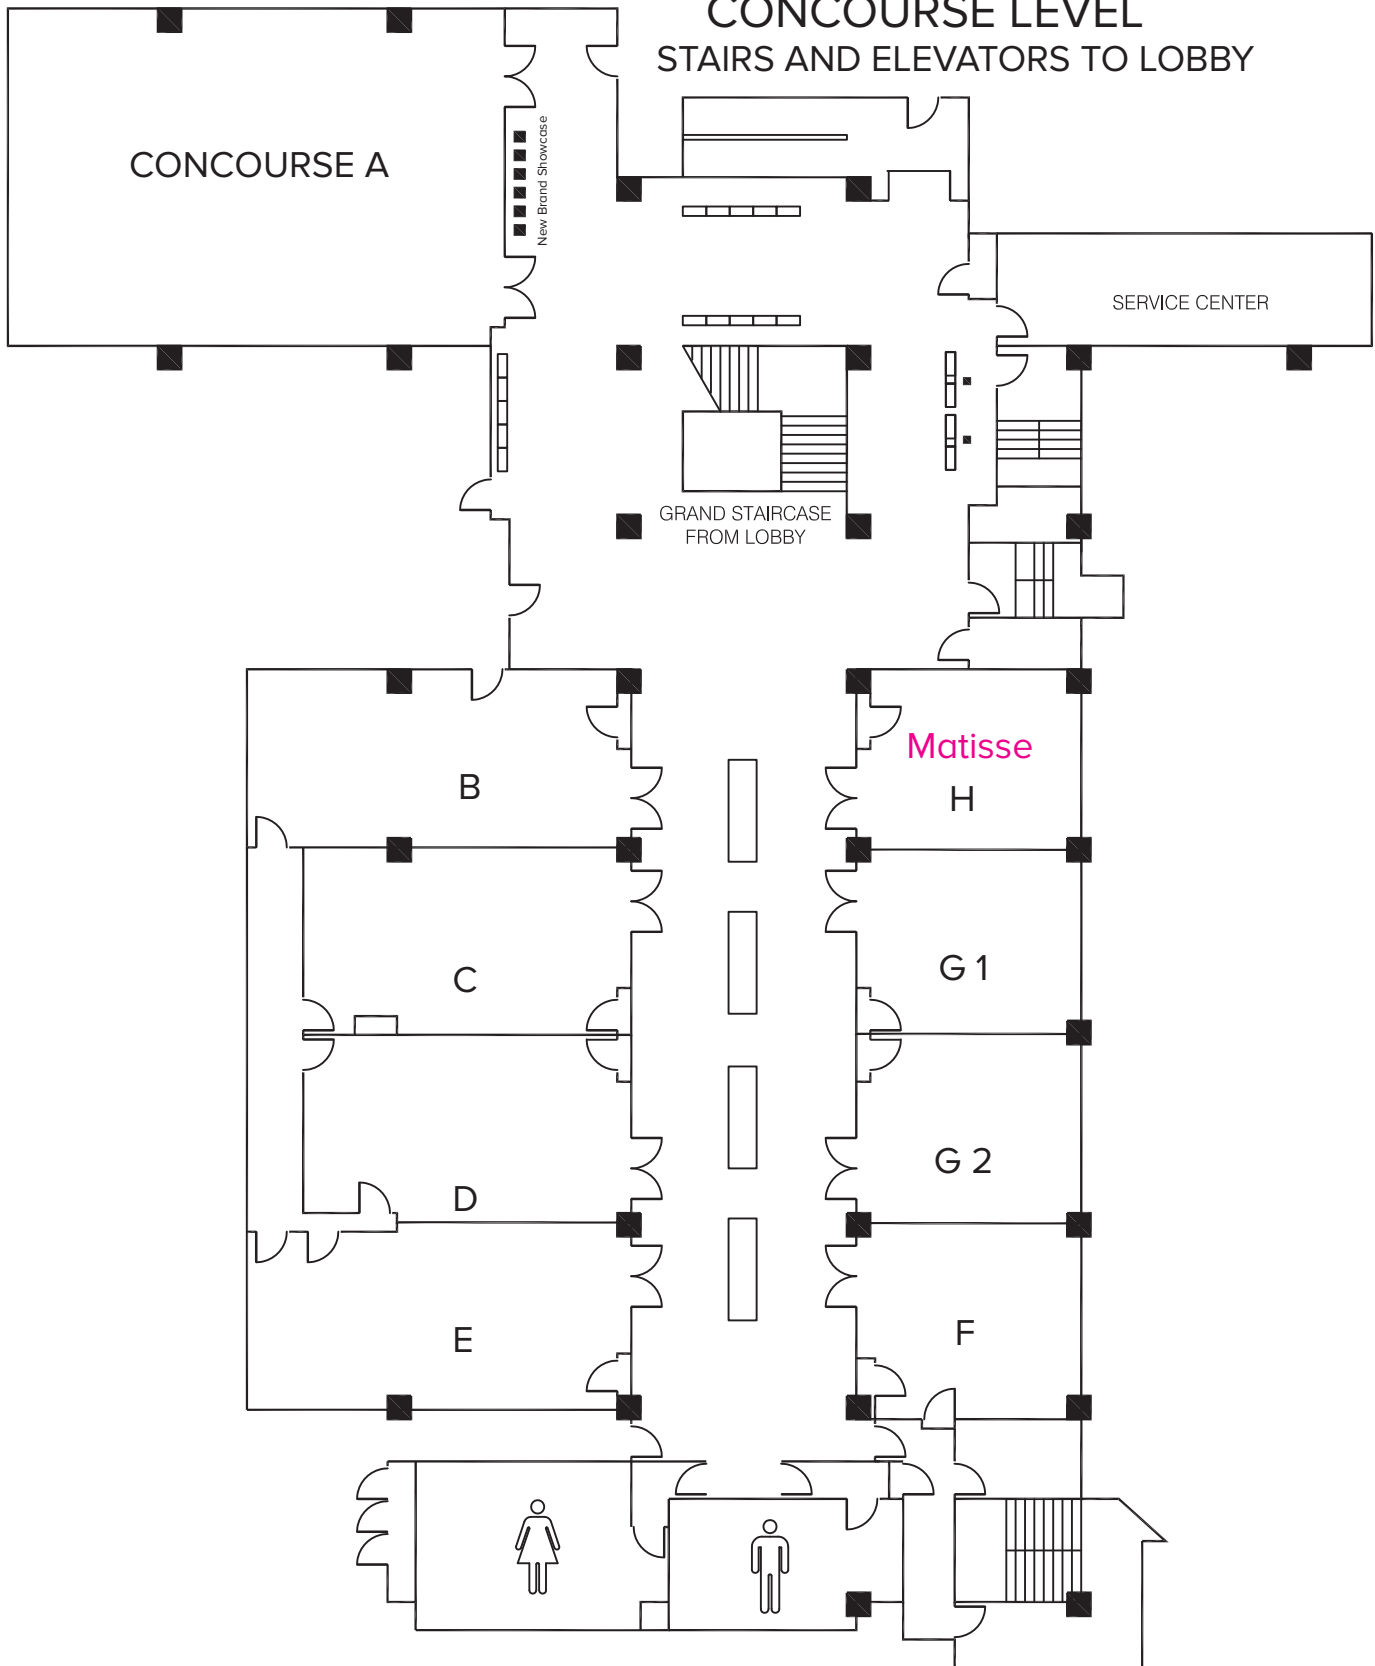

FIFANY

Presents

NEW YORK SHOE EXPO

FASHION FOOTWEAR ASSOCIATION OF NEW YORK